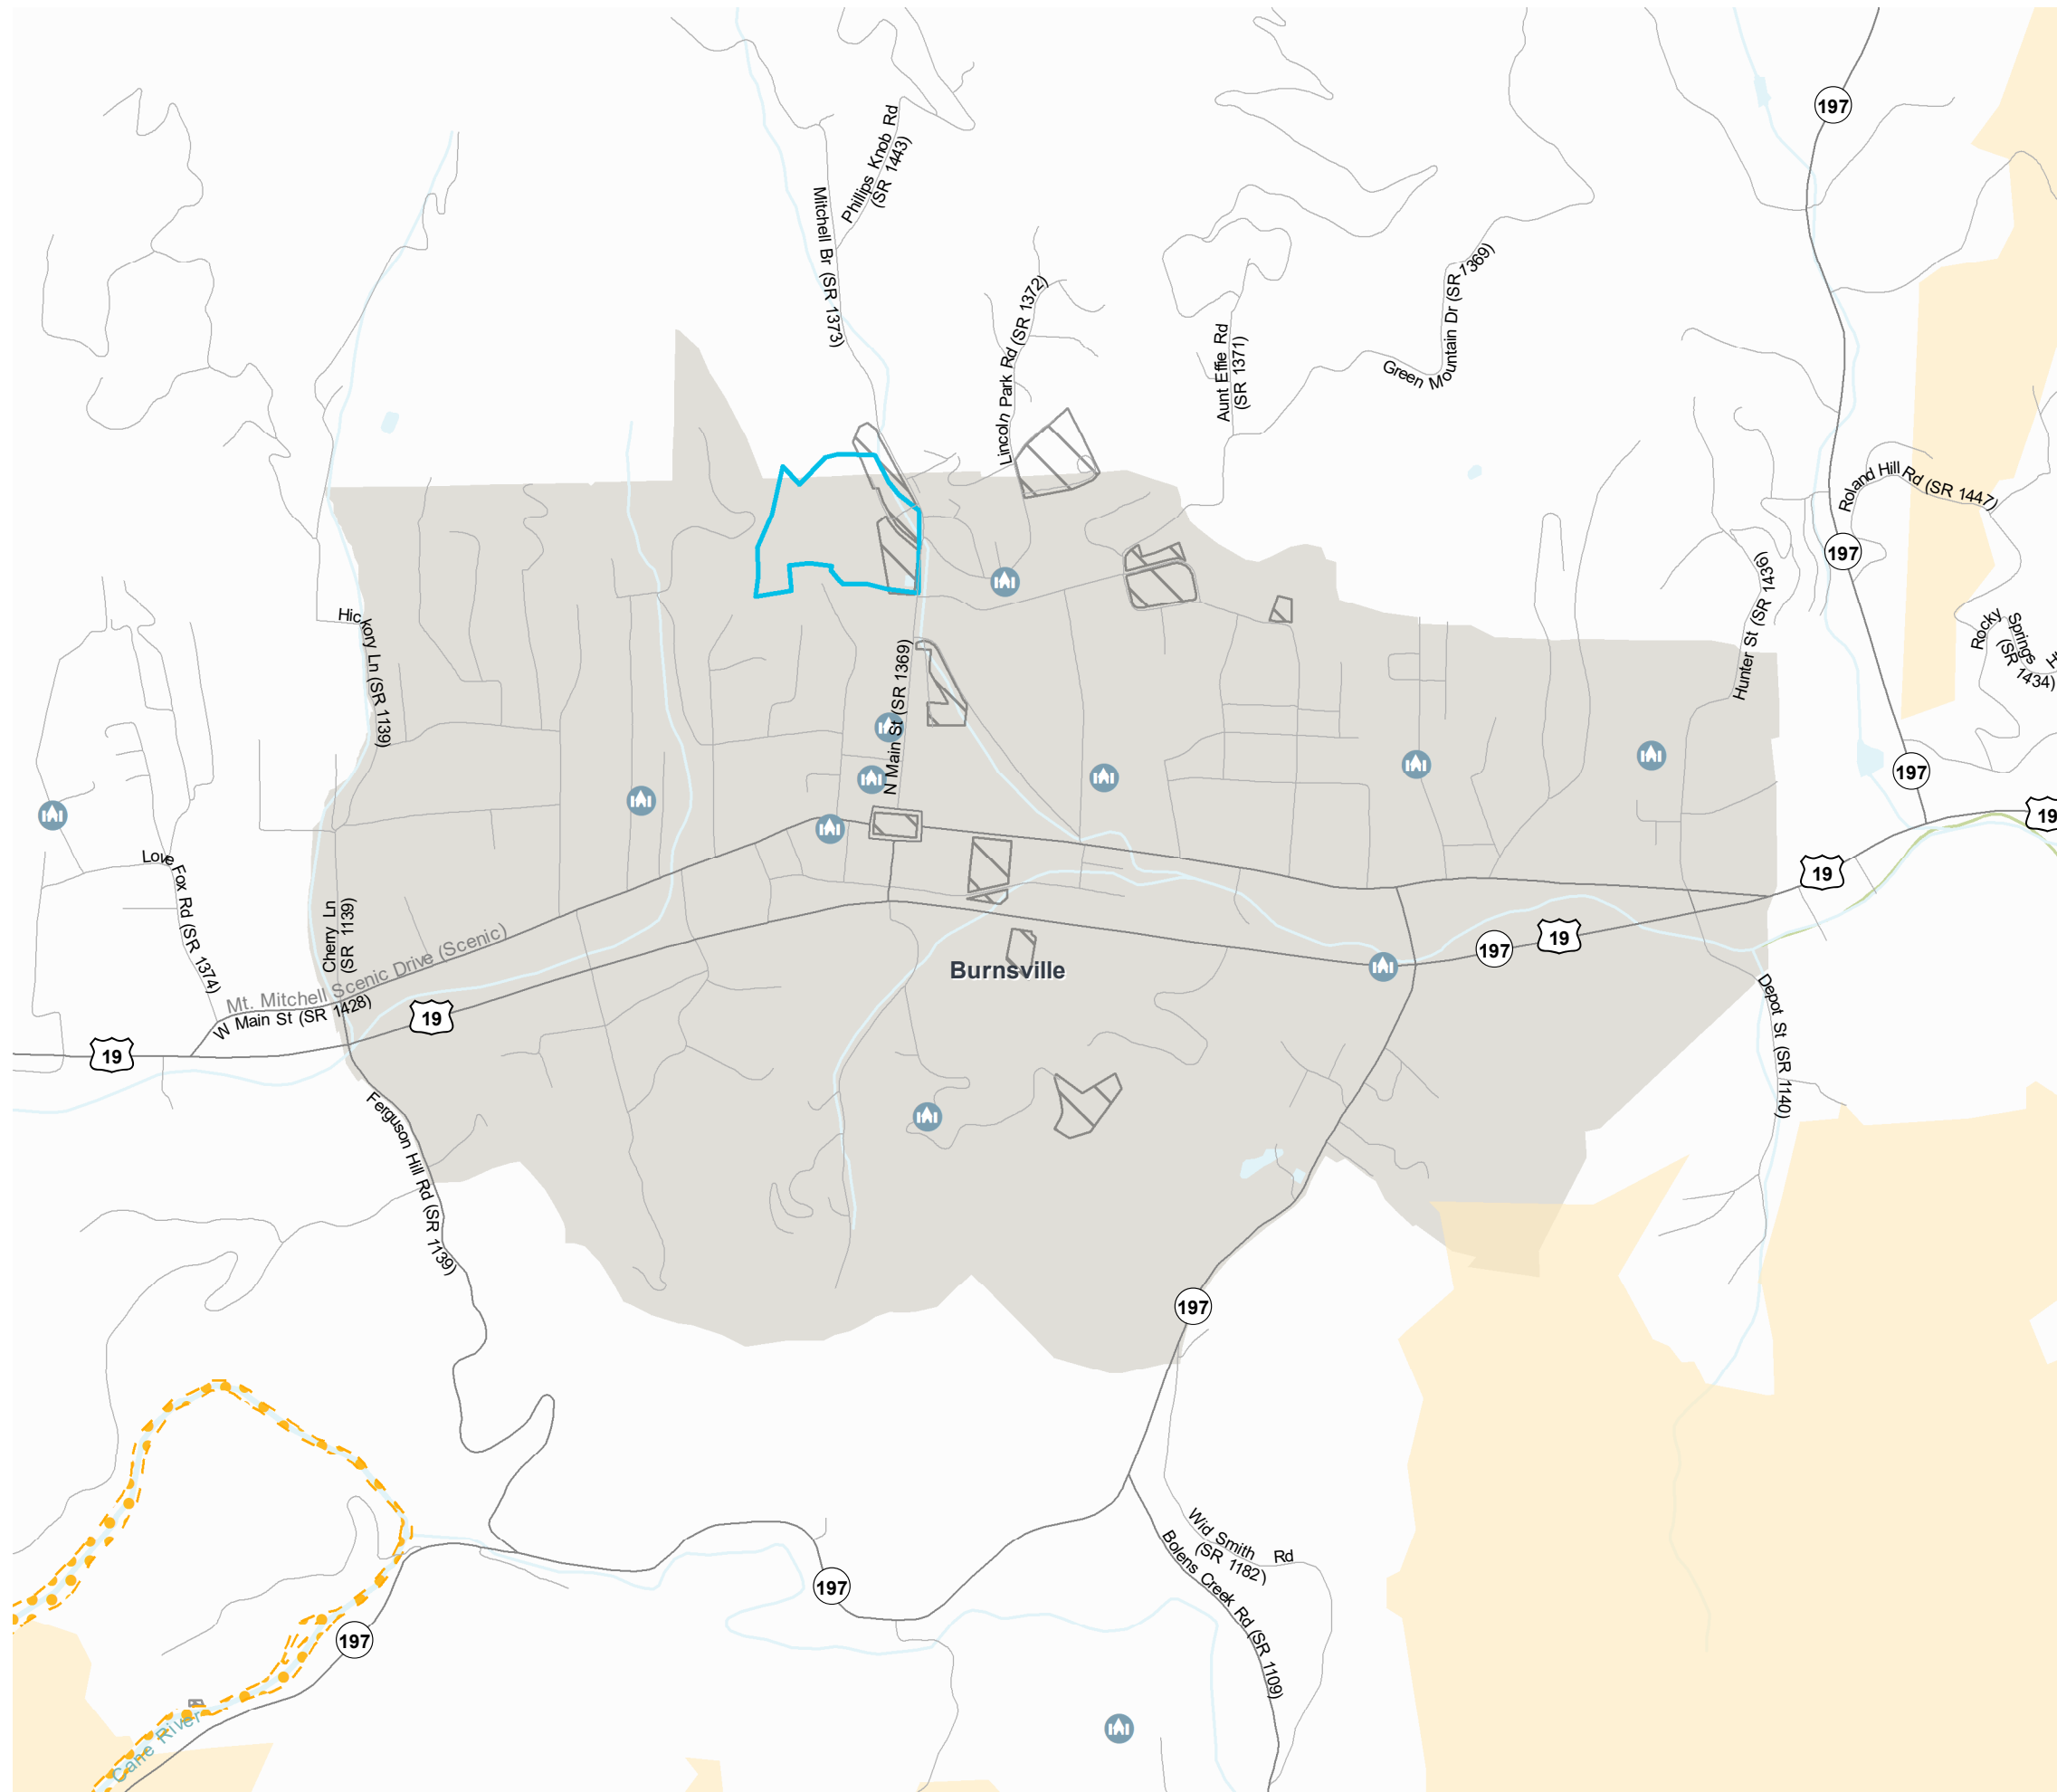

Figure 7
ENVIRONMENTAL FEATURES

YANCEY COUNTY
TOWN OF BURNSVILLE
 CTP Analysis and Information

Primary Environmental Features Legend

- Interstates
- US
- NC
- State Routes
- Churches and Cemeteries
- Land and Water Conservation Fund (Recreation Projects)
- Natural Heritage Natural Areas
- Managed Areas
- Landscape Habitat Indicator Guilds

Full report at:
<https://tinyurl.com/Yancey-County-CTP>

0 0.25 0.5
 Miles

Sheet 1.2A of 3
 Inset A

Base map date: November 05, 2019

Legal Disclaimer

This product contains mapping data for informational and planning purposes only, and is subject to change. Users should review or consult the primary data sources to ascertain the usability of the information.